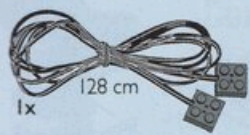

G. #5111 9V Motor Wire $3.99